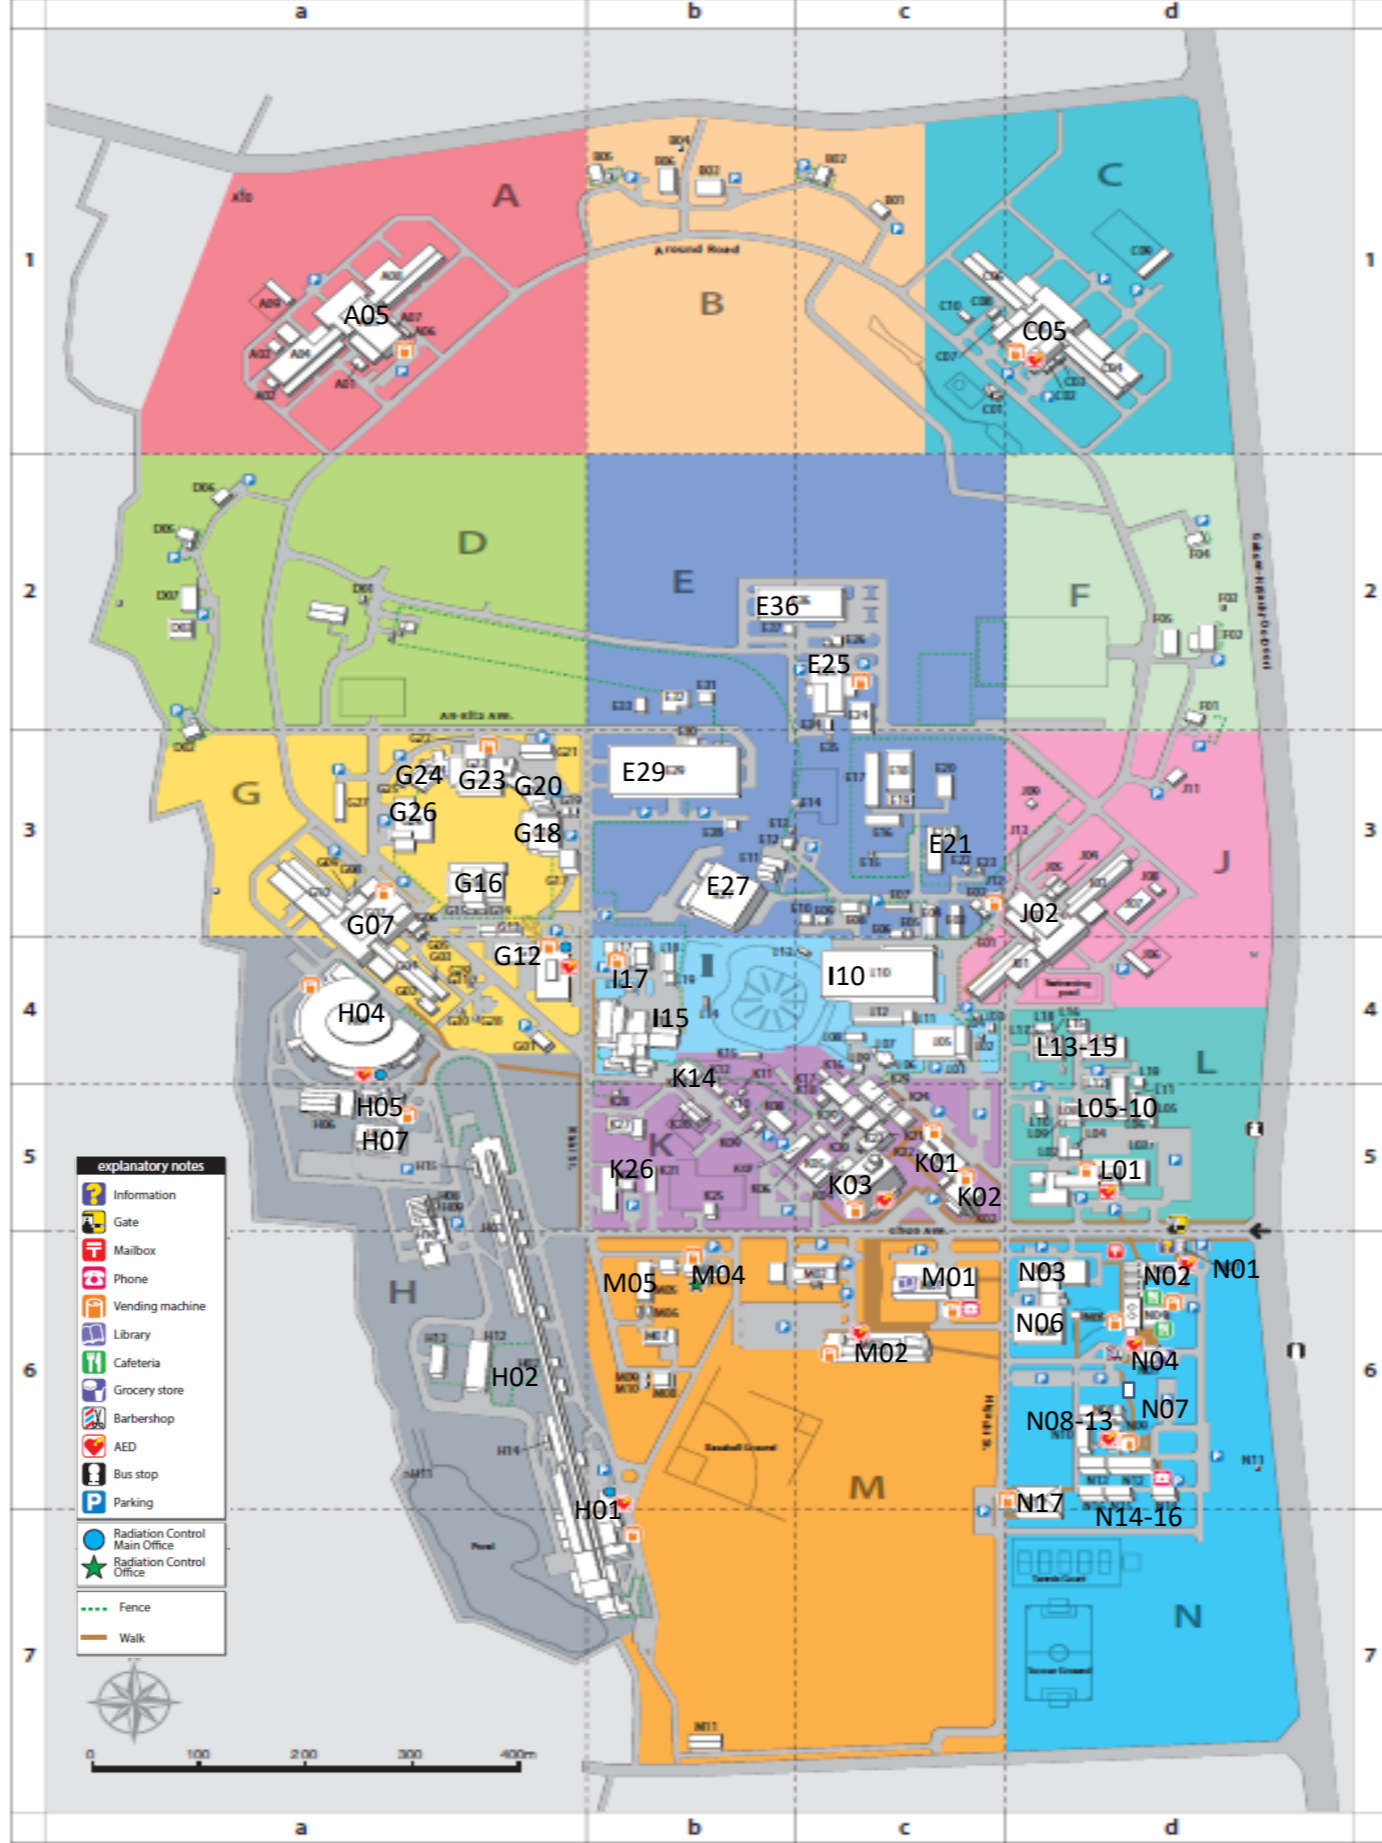

KEKつくばキャンパス全体マップ
KEK Tsukuba Campus Map

2020. 6. 12 KEK Users Office

あ	1号館	K 01	c-5
	インフォメーションセンター/救急センター	N 01	d-6
	大穂実験棟	J 02	d-3
か	管理棟	L 01	d-5
	化学実験棟	M 05	b-6
	外国人研究員等宿泊施設	N 14-16	d-6
	北カウンターホール	E 27	b-3
	共同利用研究者宿泊施設	N 08-13	d-6
	研究本館(小林ホール)	M 01	c-6
	計算機棟	N 03,06	d-6
	KEKB展示室	C 01	d-1
	健康相談室	I 15a	b-4
	工作棟	L 13-15	d-4
	国際交流センター(広報室)	N 02	d-6
	構造生物実験準備棟	K 26	d-5
さ	3号館	K 03	c-5
	産業医室	I 15a	b-4
	食堂	N 04	d-6
	職員会館	N 07	d-6
	先端加速器試験棟	E 29	b-3
	先端計測実験棟(1)	I 15	b-4
	先端計測開発棟(2)	I 17	b-4
た	体育館	N 17	d-6
	超伝導リニアク試験施設等	E 25	c-2
	超伝導加速器利用促進化推進棟	E 36	b-2,c-2
	超伝導・低温・真空実験棟	M 03	c-6
	中性子中間子ビームライン制御棟	K 14	b-4
	筑波実験棟	C 05	d-1
	電子陽電子加速器コントロール棟	G 12	a-4
	電子陽電子入射器コントロール棟	H 01	b-7
	電子陽電子入射器棟	H 02	a-5,6,7
	低温棟	L 05-10	d-5
	図書室	M 01	c-6
な	日光実験棟	A 05	a-1
	2号館	K 02	c-5
は	売店	N 07	d-6
	PF-AR南実験棟	G 16	a-3
	PF-AR東実験棟	G 18	a-3
	PF-AR北東実験棟	G 20	a-3
	PF-AR北実験棟	G 23	a-3
	PF-AR北西実験棟	G 24	a-3
	PF-AR西実験棟	G 26	a-3
	PF光源棟	H 04	a-4
	PF研究棟	H 05	a-5
	PF実験準備棟	H 07	a-5
	PS北実験棟	K 23	c-5
	PS加速器準備棟	K 24	c-5
	非常時連絡所	N 01	d-6
	ERL開発棟	I 10	c-4
	富士実験棟	G 07	a-3
	放射性試料測定棟	E 21	c-3
	放射線管理室受付	M 04	b-6
や	ユーザズオフィス	N 02	d-6
	4号館	M 02	c-6
ら	理容室	N 07	d-6
	レクチャーホール	M 01	c-6
	レストラン	N 07	d-6