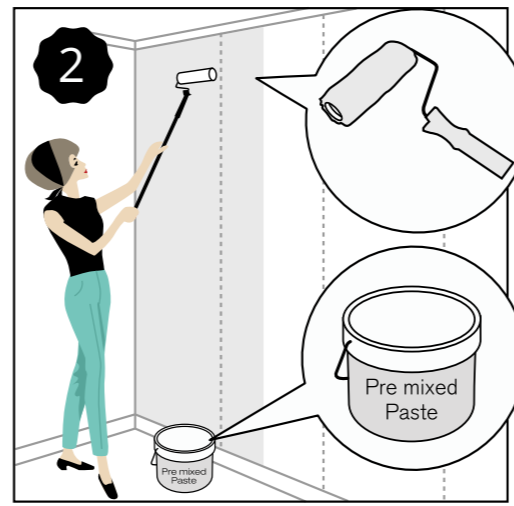

# HANGING INSTRUCTIONS

Follow these hanging instructions and your wallpaper will be up in no time!

→↔ = STRAIGHT MATCH

1

45 CM