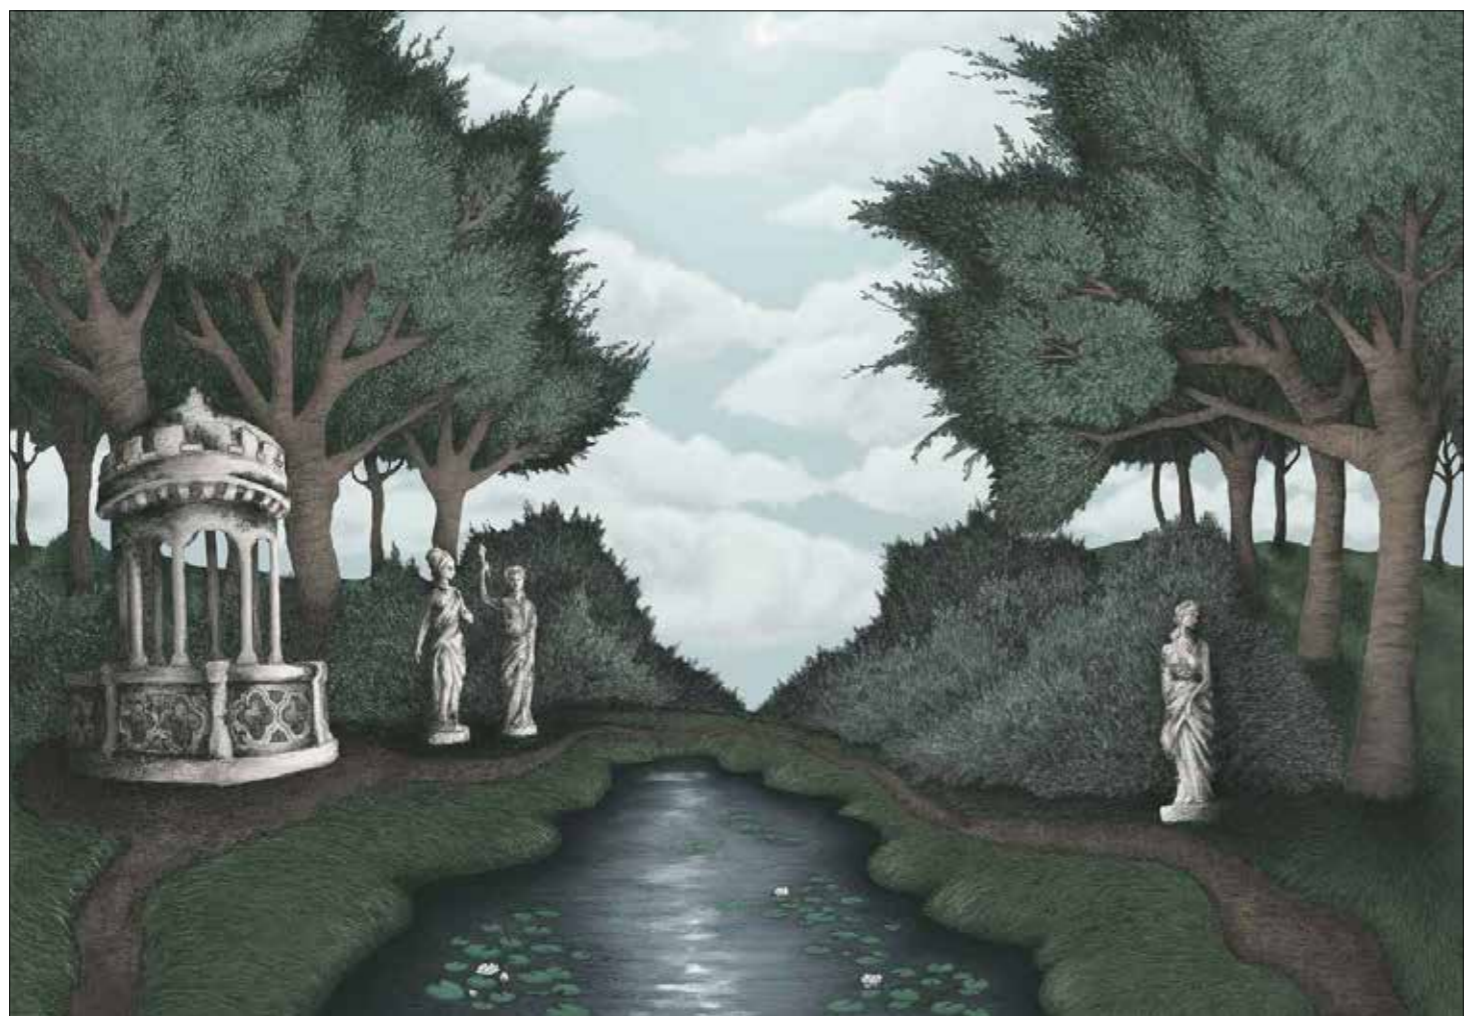

## SHINRIN-YOKU

Shinrin-Yoku is a Japanese term for taking in nature, with all senses. The breathtaking view of this mist-covered forest wall mural works in two ways; an instant stress-reducer and as a daily reminder to visit your nearest natural greenery, for peace of mind.

## VICTORIA'S GARDEN

Let's bring back the 19th century with this fabulous revival of the Victorian era, shall we? The narrative set-up around the water lily pond makes the statues of this wall mural come to life in your living room, restaurant, or hotel lobby.