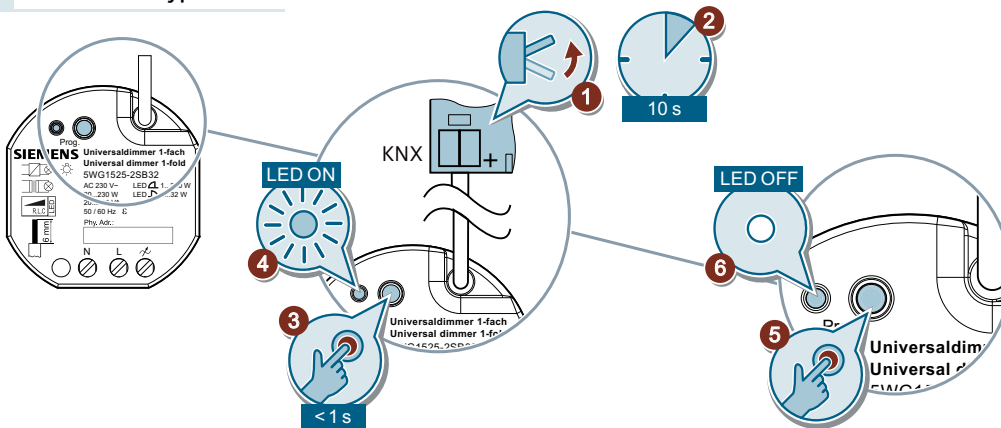

# Removal / Demontage / Démontage / Desmontaje / 拆卸

5WG1592-8AB01

Technical Documentation:

[https://www.hqs.sbt.siemens.com/cps\\_product\\_data/data/search\\_find\\_en.htm?te1=5WG1&te2=592-8AB01](https://www.hqs.sbt.siemens.com/cps_product_data/data/search_find_en.htm?te1=5WG1&te2=592-8AB01)

# Assembly / Montage / Montage / Montaje / 安装

5WG1592-8AB01

Technical Documentation:

[https://www.hqs.sbt.siemens.com/cps\\_product\\_data/data/search\\_find\\_en.htm?te1=5WG1&te2=592-8AB01](https://www.hqs.sbt.siemens.com/cps_product_data/data/search_find_en.htm?te1=5WG1&te2=592-8AB01)

Test / Test / Test / Test / 测试

KNX 24 V DC typ. SELV

Technical Documentation:  
<https://www.siemens.com/gamma-td>

Technical Support  
<https://www.siemens.com/supportrequest>

FAQ:  
<https://support.industry.siemens.com/cs/ww/en/ps/faq>