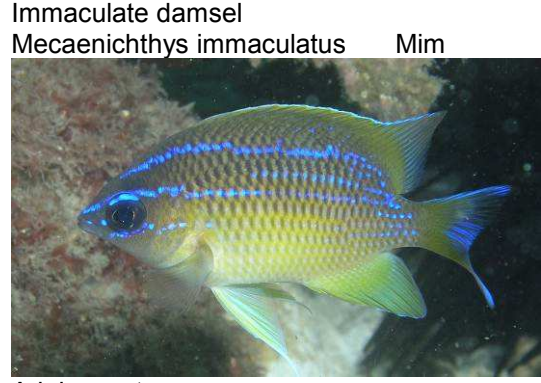

Table 2: Tropical Damsel Species

Common name	Latin name	RLS code
Eastern gobbleguts	<i>Vincentia novaehollandiae</i>	Vno
Four Lined cardinalfish	<i>Apogon doederleini</i>	ado
Little siphonfish	<i>Siphamia cephalotes</i>	Sce
Silver Siphonfish	<i>Siphamia roseigaster</i>	
Sydney cardinalfish	<i>Apogon limenus</i>	Ali

Table 3: Cardinalfish Species

1.1 Temperate Damsel Photos

Males fighting

Juvenile

Adult

Adolescent

Juvenile

Juvenile

Adult

Adult

Adult

Juvenile

1.2 Tropical Damsel Photos

Australian damsel
Pomacentrus australis Paus

Sub-Adult

Australian damsel
Pomacentrus australis Paus