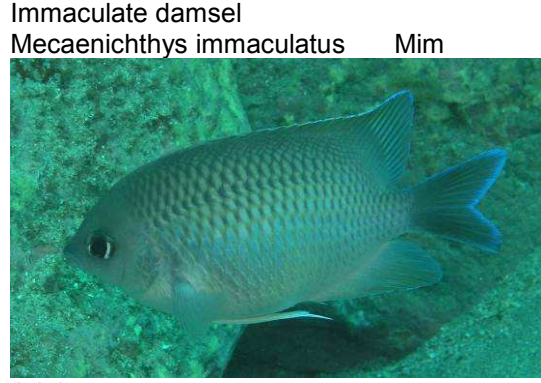

Table 2: Tropical Damsel Species

Common name	Latin name	RLS code
Eastern gobbleguts	<i>Vincentia novaehollandiae</i>	Vno
Four Lined cardinalfish	<i>Apogon doederleini</i>	ado
Little siphonfish	<i>Siphamia cephalotes</i>	Sce
Silver Siphonfish	<i>Siphamia roseigaster</i>	
Sydney cardinalfish	<i>Apogon limenus</i>	Ali

Table 3: Cardinalfish Species

1.1 Temperate Damsel Photos

Males fighting

Juvenile

Adult

Adolescent

Juvenile

Juvenile

Adult

Adult

Adult

Juvenile

1.2 Tropical Damsel Photos

Australian damsel
Pomacentrus australis Paus

Sub-Adult

Australian damsel
Pomacentrus australis Paus