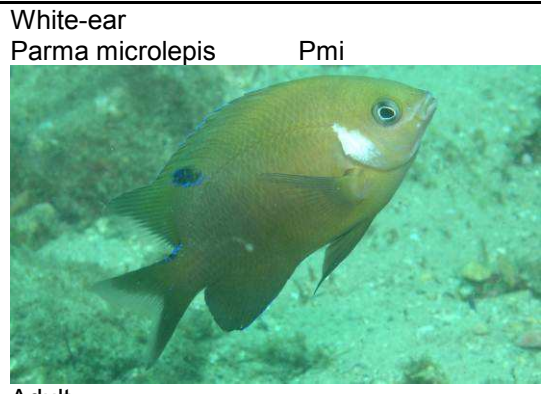

Table 2: Tropical Damsel Species

Common name	Latin name	RLS code
Eastern gobbleguts	<i>Vincentia novaehollandiae</i>	Vno
Four Lined cardinalfish	<i>Apogon doederleini</i>	ado
Little siphonfish	<i>Siphamia cephalotes</i>	Sce
Silver Siphonfish	<i>Siphamia roseigaster</i>	
Sydney cardinalfish	<i>Apogon limenus</i>	Ali

Table 3: Cardinalfish Species

1.1 Temperate Damsel Photos

Males fighting

Juvenile

Adult

Adolescent

Juvenile

Juvenile

Adult

Adult

Adult

Juvenile

1.2 Tropical Damsel Photos

Australian damsel
Pomacentrus australis Paus

Sub-Adult

Australian damsel
Pomacentrus australis Paus